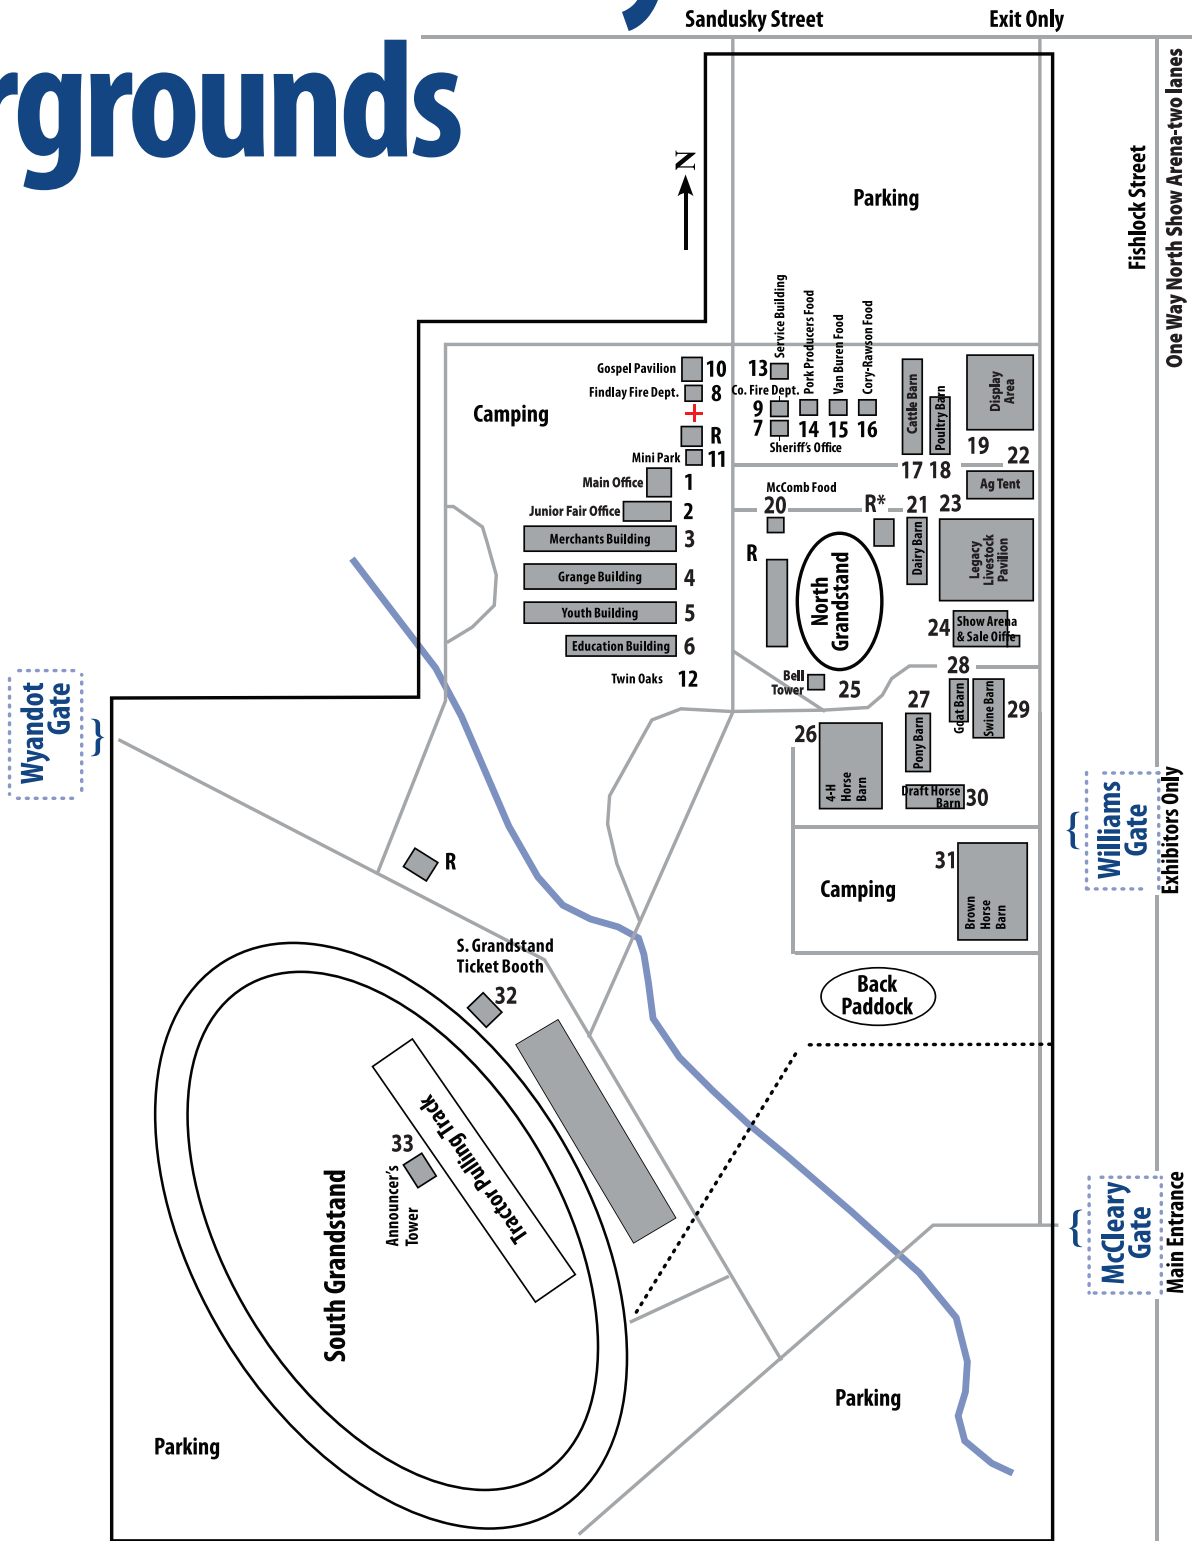

Hancock County Fairgrounds

Key

R	Restroom	7	Sheriff's Office	16	Cory-Rawson Food	25	Bell Tower
R*	Restroom w/ Shower	8	Findlay Fire Department	17	Cattle Barn	26	4-H Horse Barn
+	Ambulatory Care	9	County Fire Department	18	Poultry Barn	27	Pony Barn
1	Main Office	10	Gospel Pavillion	19	Display Area	28	Goat Barn
2	Junior Fair Office	11	Mini Park	20	McComb Food	29	Swine Barn
3	Merchants Building	12	Twin Oaks	21	Dairy Barn	30	Draft Horse Barn
4	Grange Building	13	Service Building	22	Ag Tent	31	Brown Horse Barn
5	Youth Building	14	Pork Producers Food	23	Legacy Livestock Pavilion	32	Grandstand Ticket Booth
6	Education Building	15	Van Buren Food	24	Show Arena & Sales Office	33	Announcer's Tower