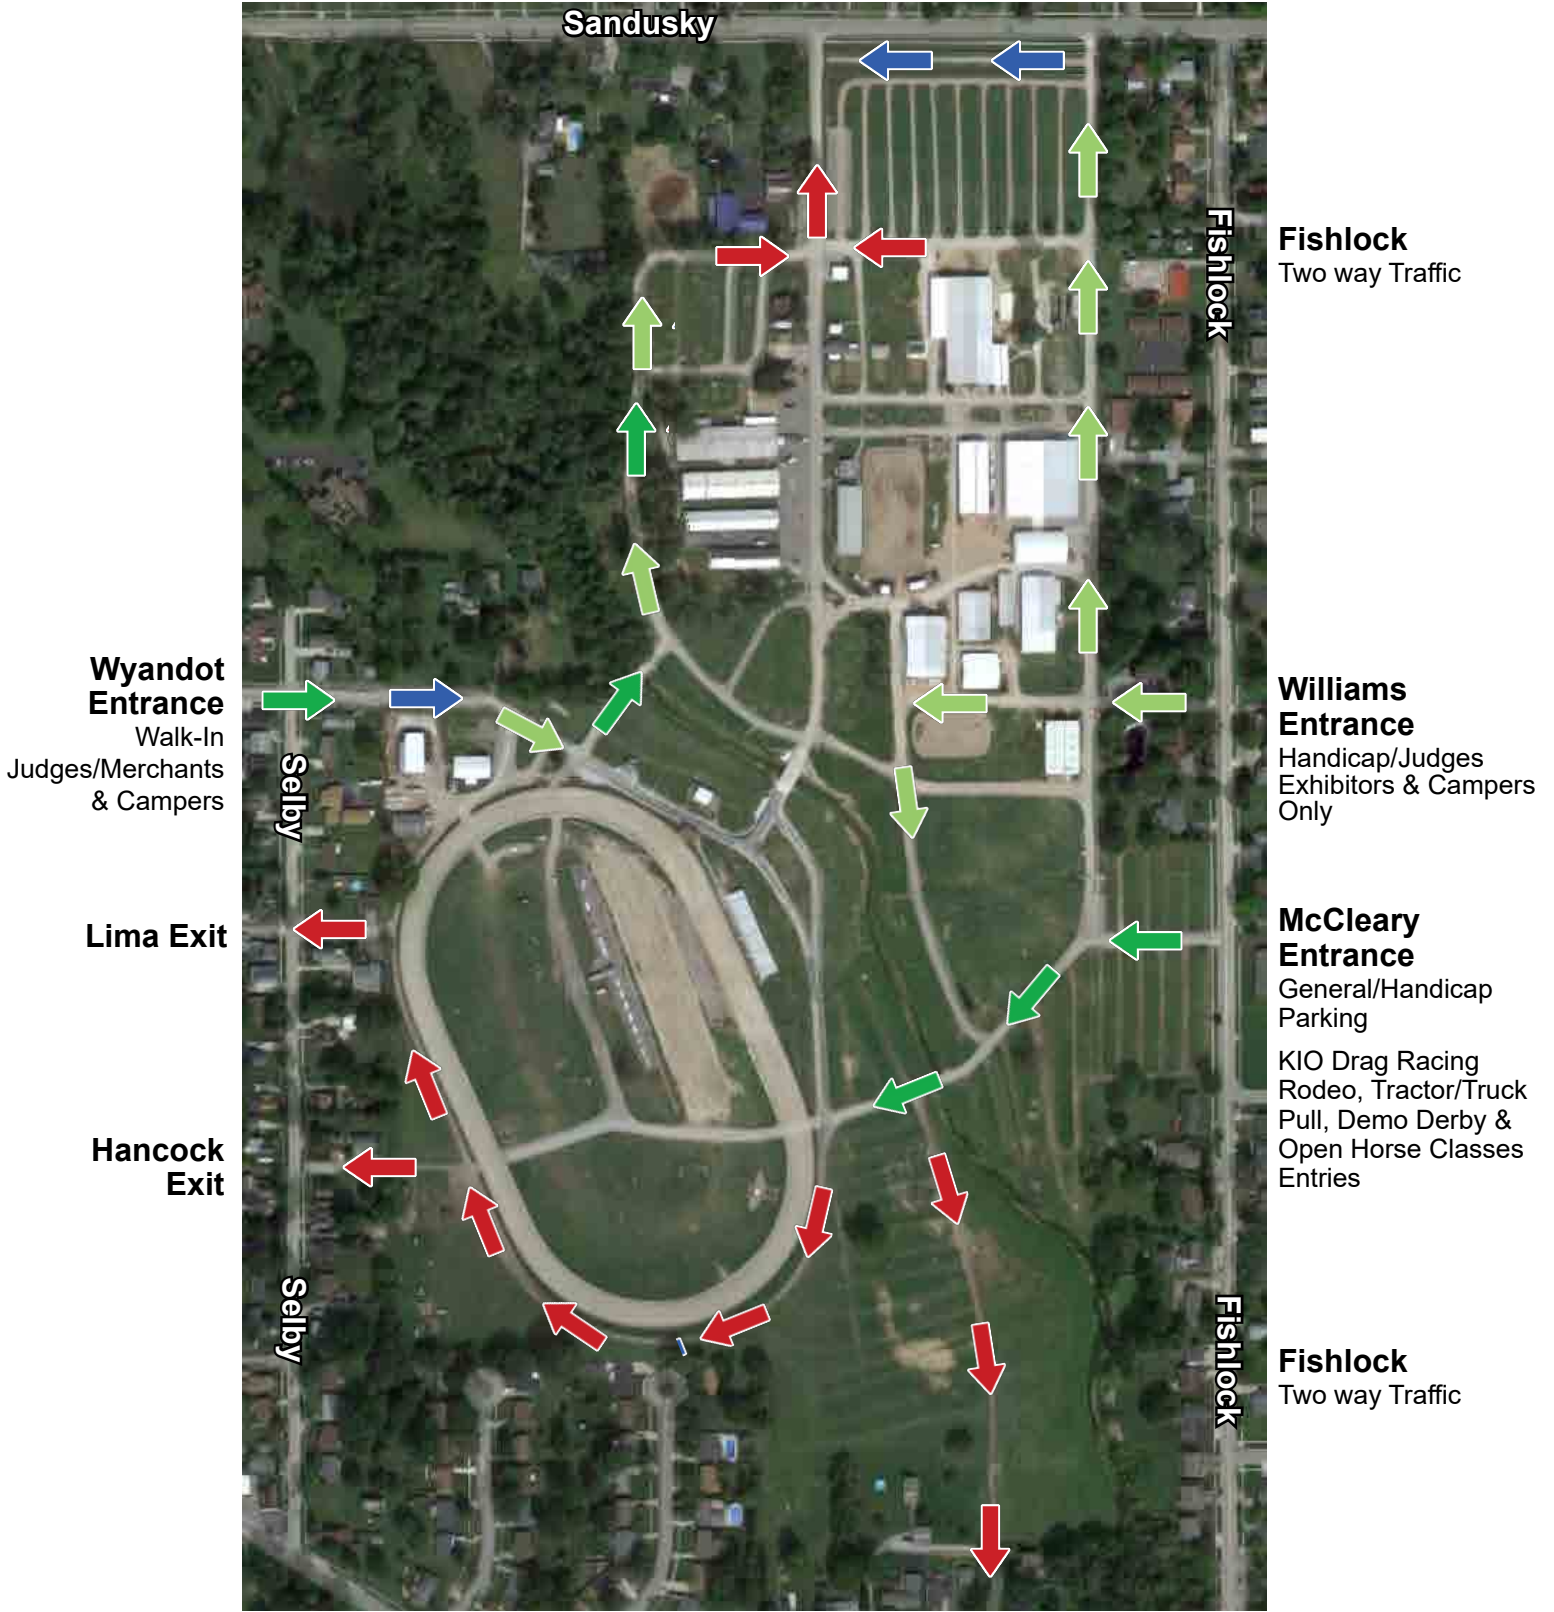

**Sandusky**  
New Drop-Off/Pick-Up &  
Walk-In Entrance

- General Admission (McCleary & Wyandot) →
- Campers Admission (Williams & Wyandot) → →
- Exhibitors Admission (Williams) →
- Walk-In Admission ( Sandusky & Wyandot) →
- Exit Gates (Lima, Hancock, Amelia & Sandusky) →