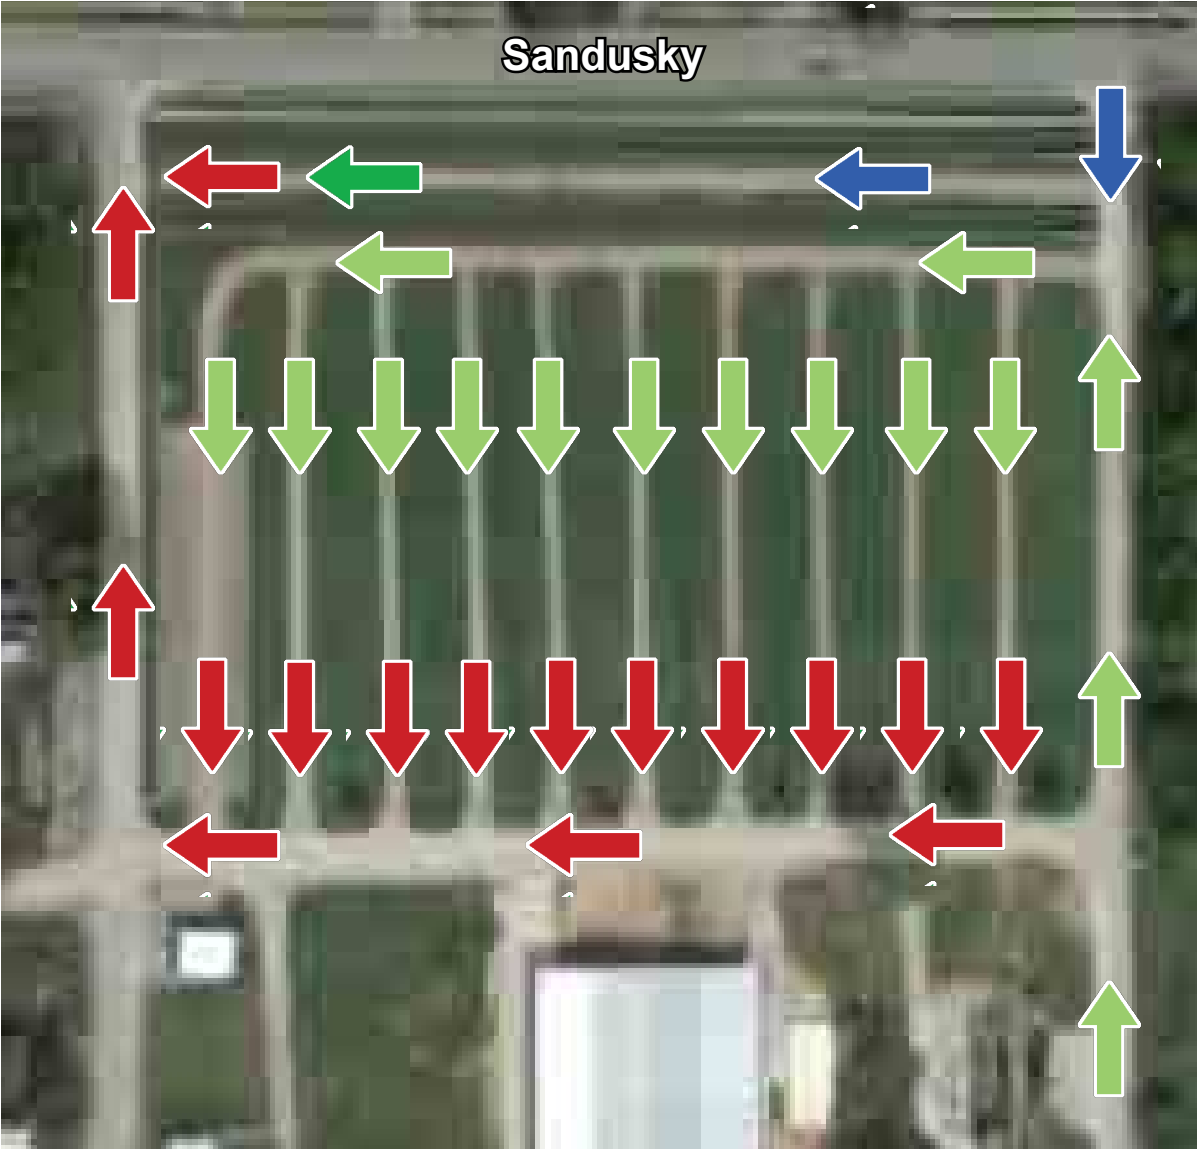

# New Drop-Off/Pick-Up & Walk-In Entrance & North End Parking

All North end parking traffic direction are one way only

## Short Term Parking

One Way Traffic, off of Sandusky

## Exit to Sandusky

One Way Traffic from North Parking Lot, right turn only on to Sandusky

## Williams Entrance

One Way Incoming Traffic to North Parking Lot.

Traffic must travel through parking lot to exit onto Sandusky