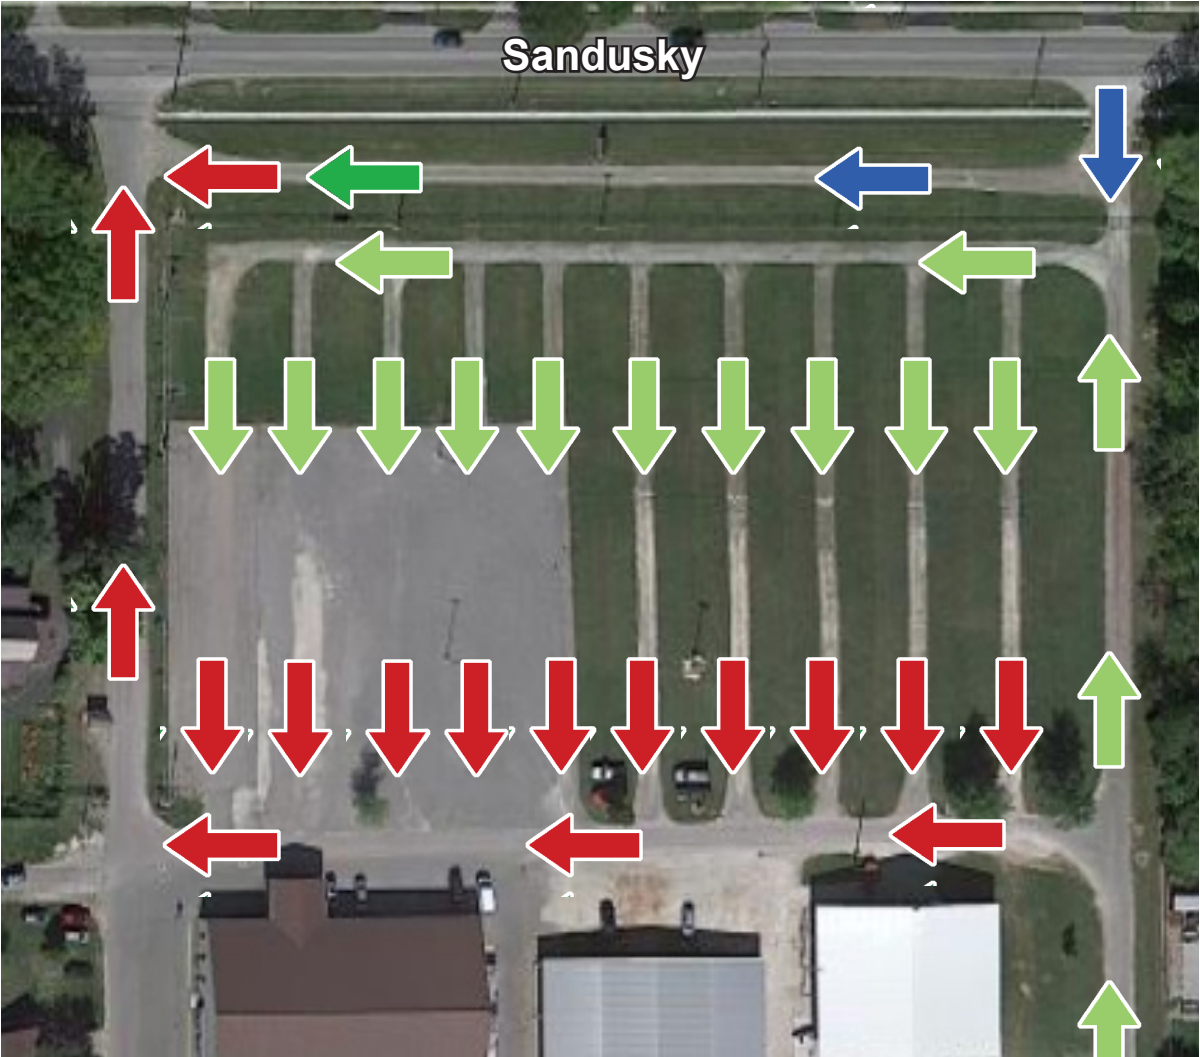

# New Drop-Off/Pick-Up & Walk-In Entrance & North End Parking

All North end parking traffic direction are one way only

## Short Term Parking

One Way Traffic, off of Sandusky

## Exit to Sandusky

One Way Traffic from North Parking Lot, right turn only on to Sandusky

## Williams Entrance

One Way Incoming Traffic to North Parking Lot.

Traffic must travel through parking lot to exit onto Sandusky