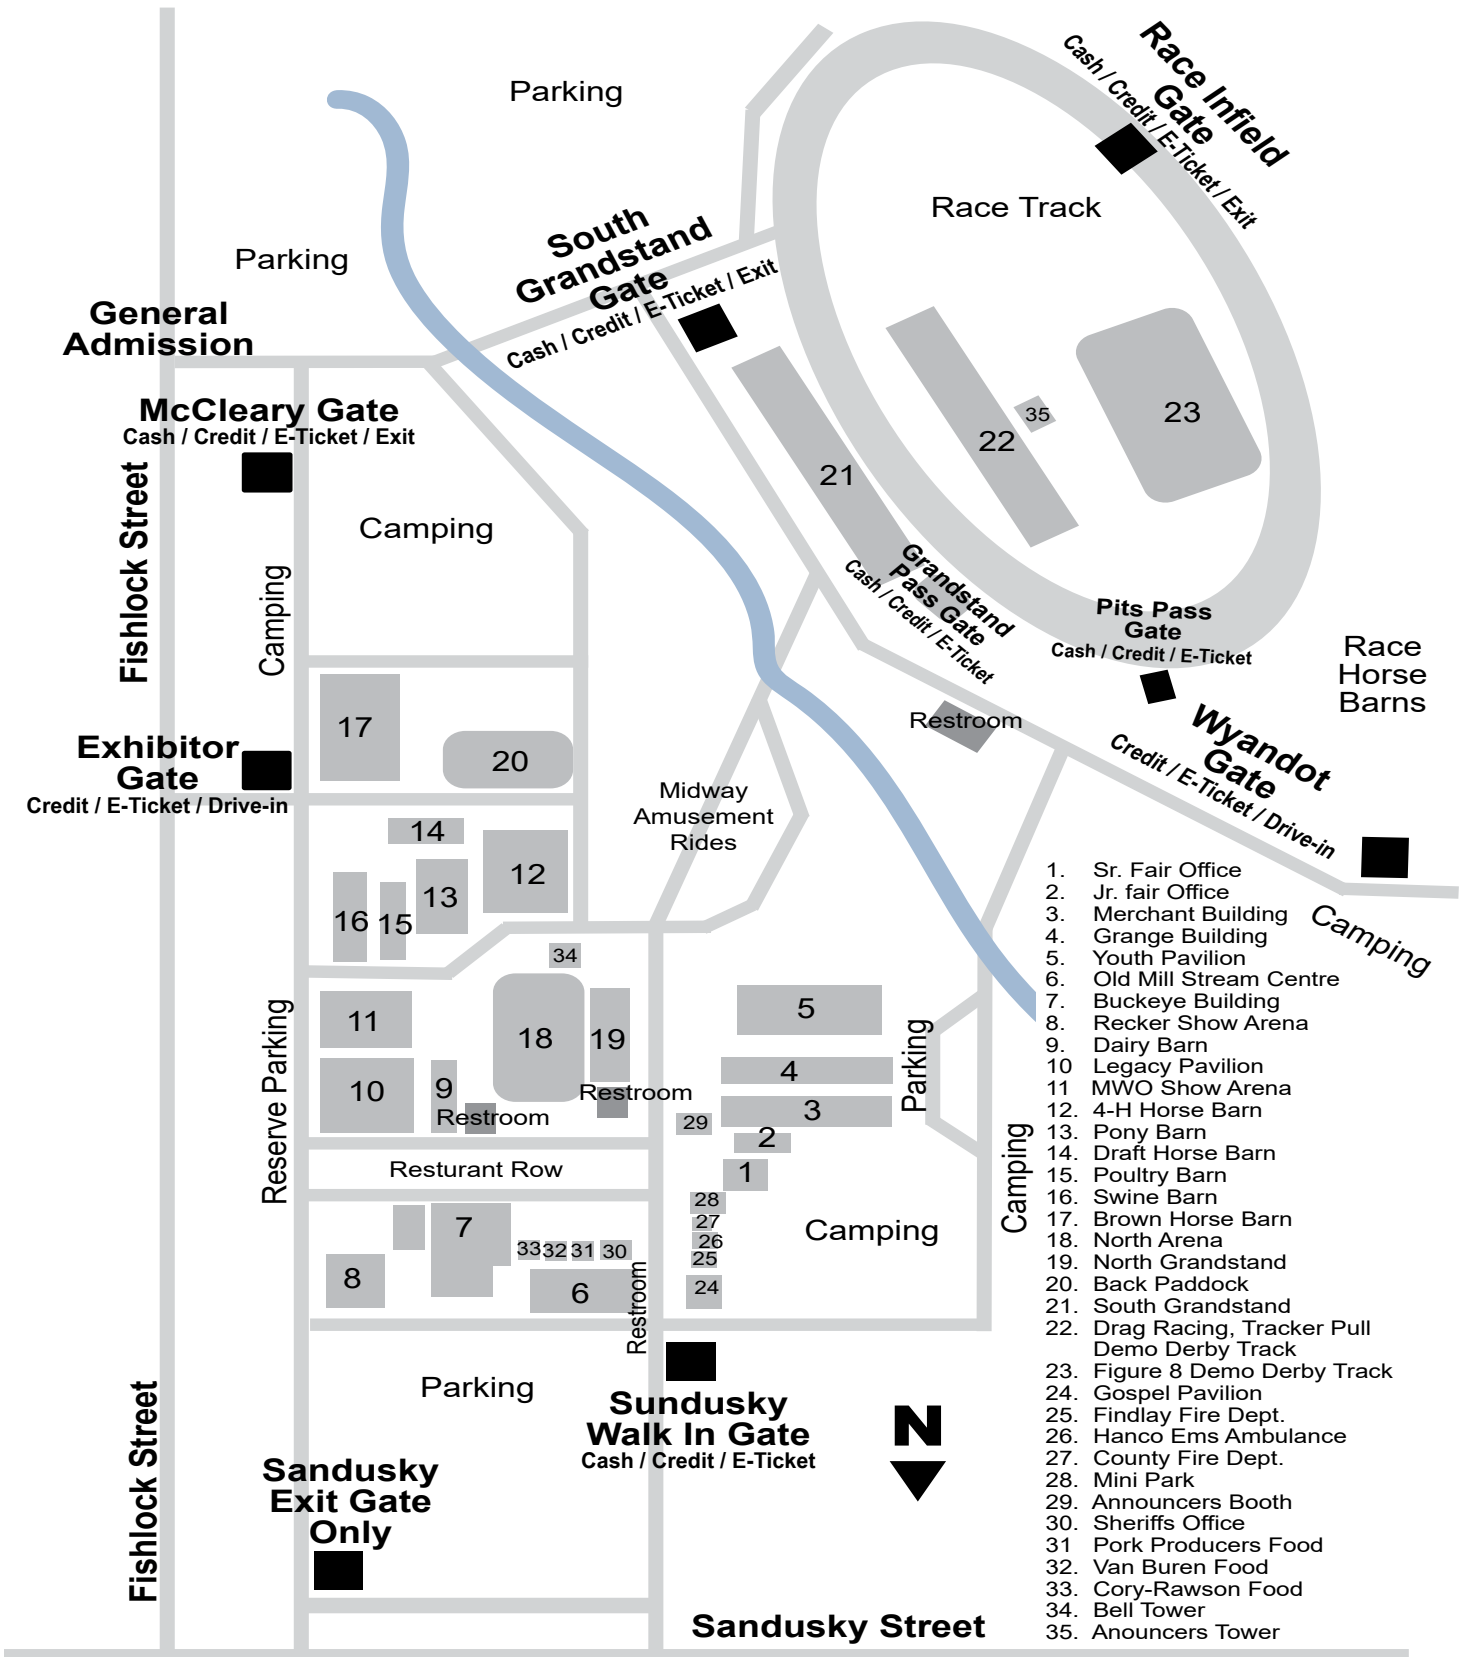

# HANCOCK COUNTY FAIRGROUNDS MAP

1. Sr. Fair Office
2. Jr. fair Office
3. Merchant Building
4. Grange Building
5. Youth Pavilion
6. Old Mill Stream Centre
7. Buckeye Building
8. Recker Show Arena
9. Dairy Barn
10. Legacy Pavilion
11. MWO Show Arena
12. 4-H Horse Barn
13. Pony Barn
14. Draft Horse Barn
15. Poultry Barn
16. Swine Barn
17. Brown Horse Barn
18. North Arena
19. North Grandstand
20. Back Paddock
21. South Grandstand
22. Drag Racing, Tractor Pull Demo Derby Track
23. Figure 8 Demo Derby Track
24. Gospel Pavilion
25. Findlay Fire Dept.
26. Hanco Ems Ambulance
27. County Fire Dept.
28. Mini Park
29. Announcers Booth
30. Sheriffs Office
31. Pork Producers Food
32. Van Buren Food
33. Cory-Rawson Food
34. Bell Tower
35. Anouncers Tower